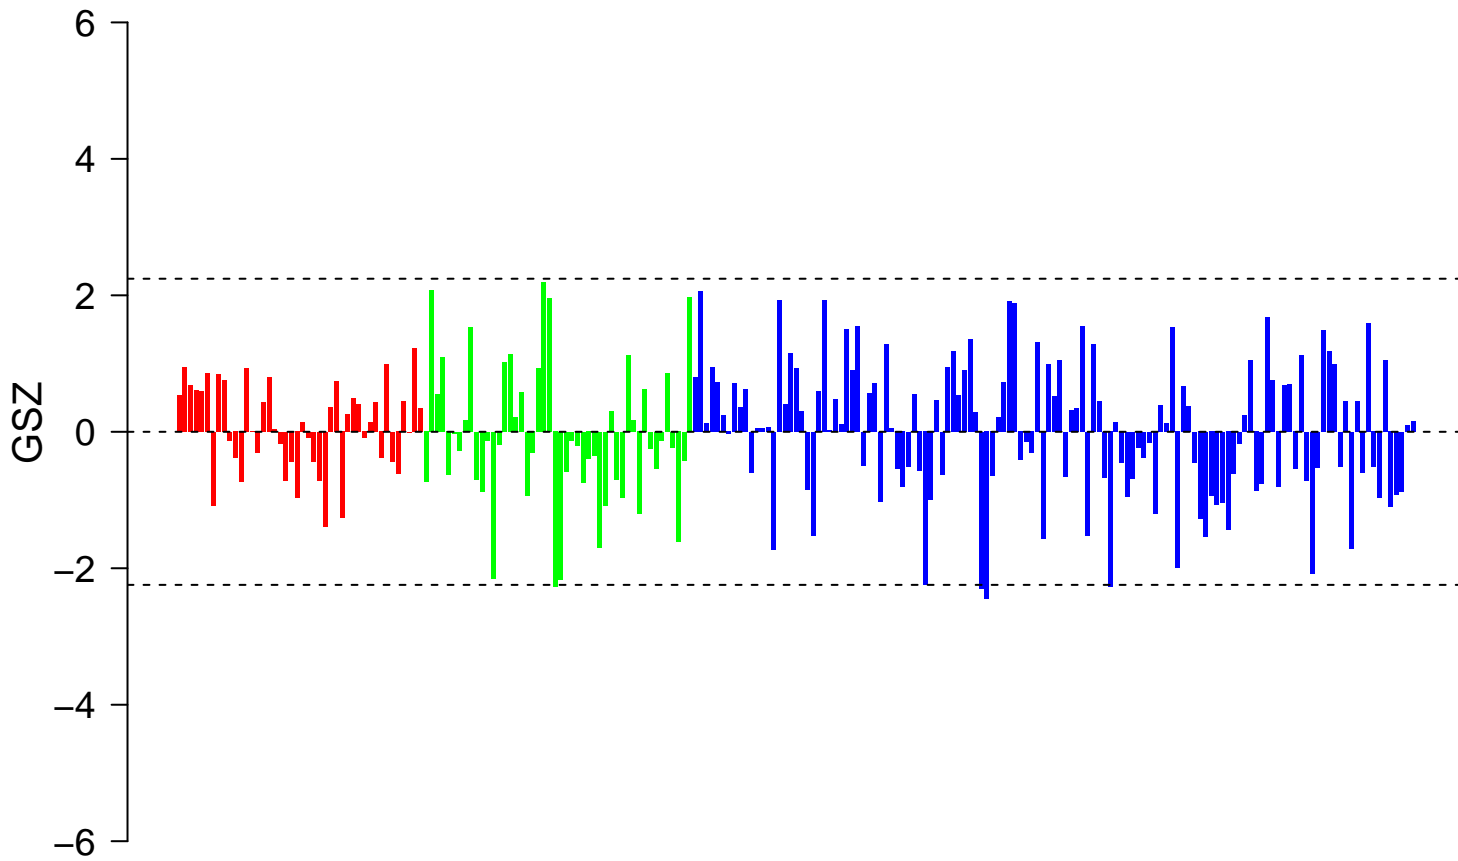

# GARGALOVIC\_RESPONSE\_TO\_OXIDIZED\_PHOSPHOLIPIDS\_YELLOW\_UP

# ARGALOVIC\_RESPONSE\_TO\_OXIDIZED\_PHOSPHOLIPIDS\_YELLOW\_UP

■ on  
■ -  
□ off