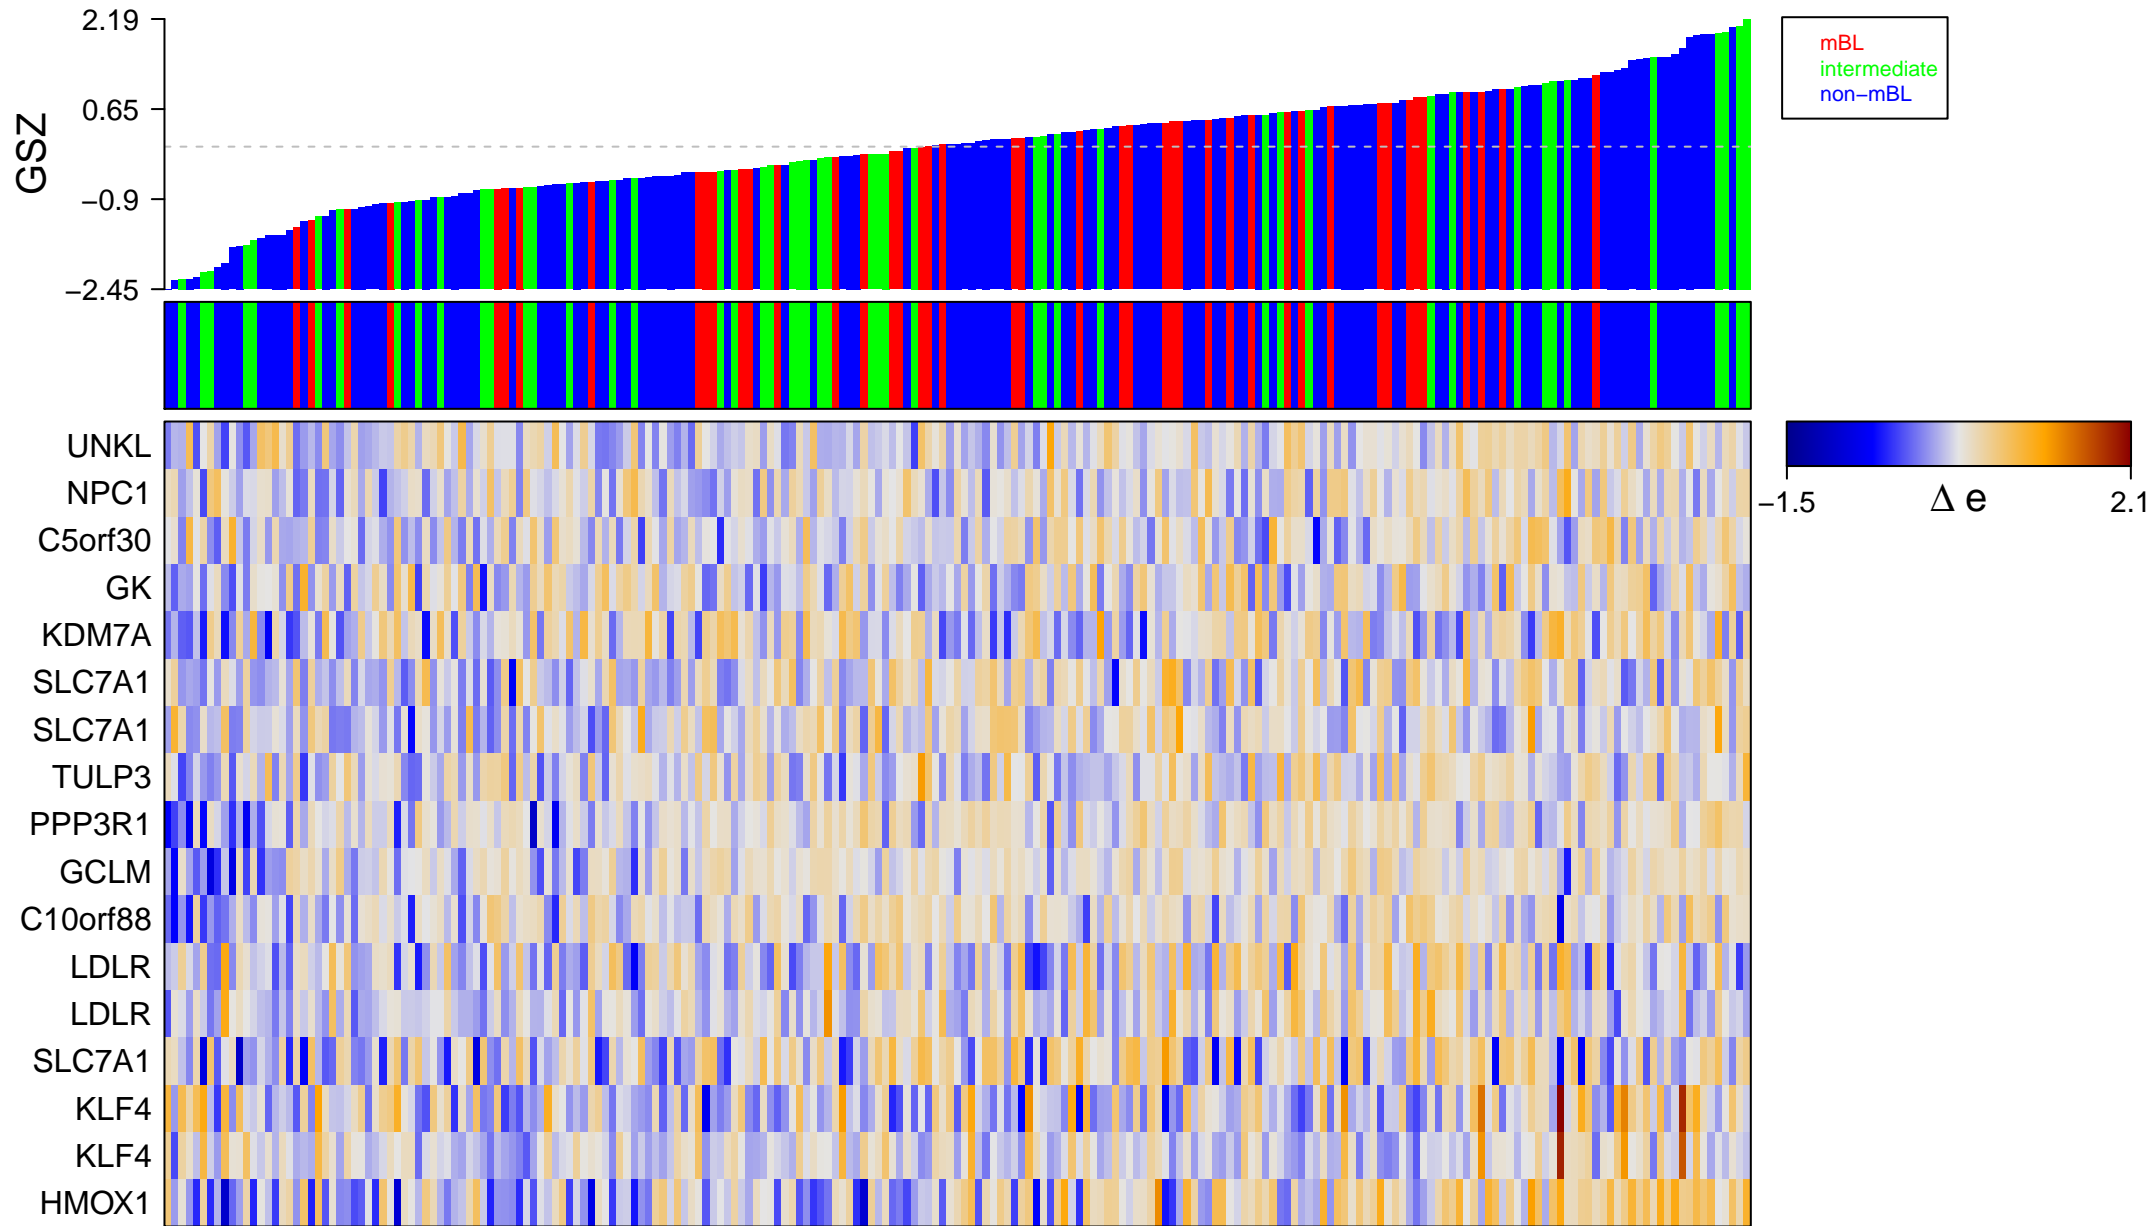

# GARGALOVIC\_RESPONSE\_TO\_OXIDIZED\_PHOSPHOLIPIDS\_YELLOW\_UP

# ARGALOVIC\_RESPONSE\_TO\_OXIDIZED\_PHOSPHOLIPIDS\_YELLOW\_UP

■ on  
■ -  
□ off